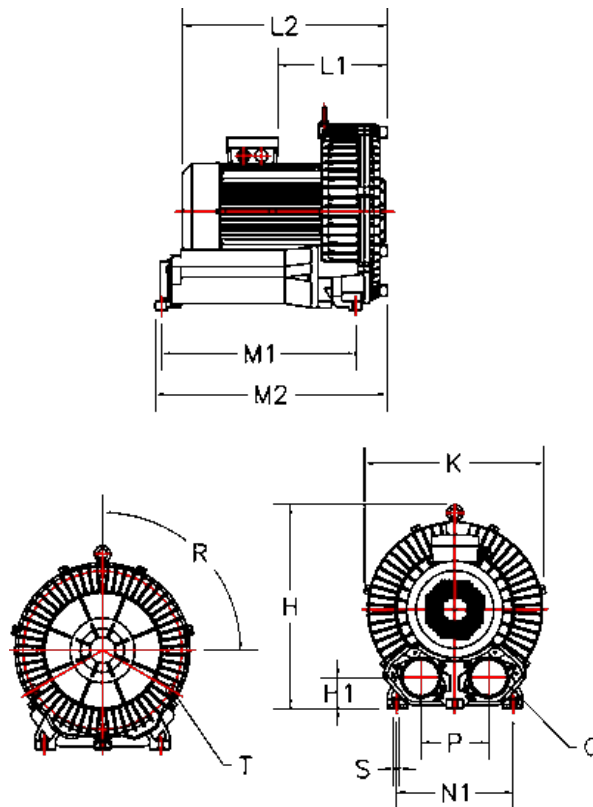

Data Sheet

Article number: 2761022904011

Description: KLEEblower KB229 0,4/0,5 kW
3x230/400V 50/60Hz Single stage

Measures

H = 249	N1 = 205
H1 = 42	Noise level dB 50/60Hz = 58/61
K = 248	P = 91
L1 = 80	Q = 2-PF 1 1/2" (NPT 1 1/2")
L2 = 239	R (degrees) = 3x120
M1 = 82	S = 4 x Ø10
M2 = 253	T = 3 - M6X1
N = 227	